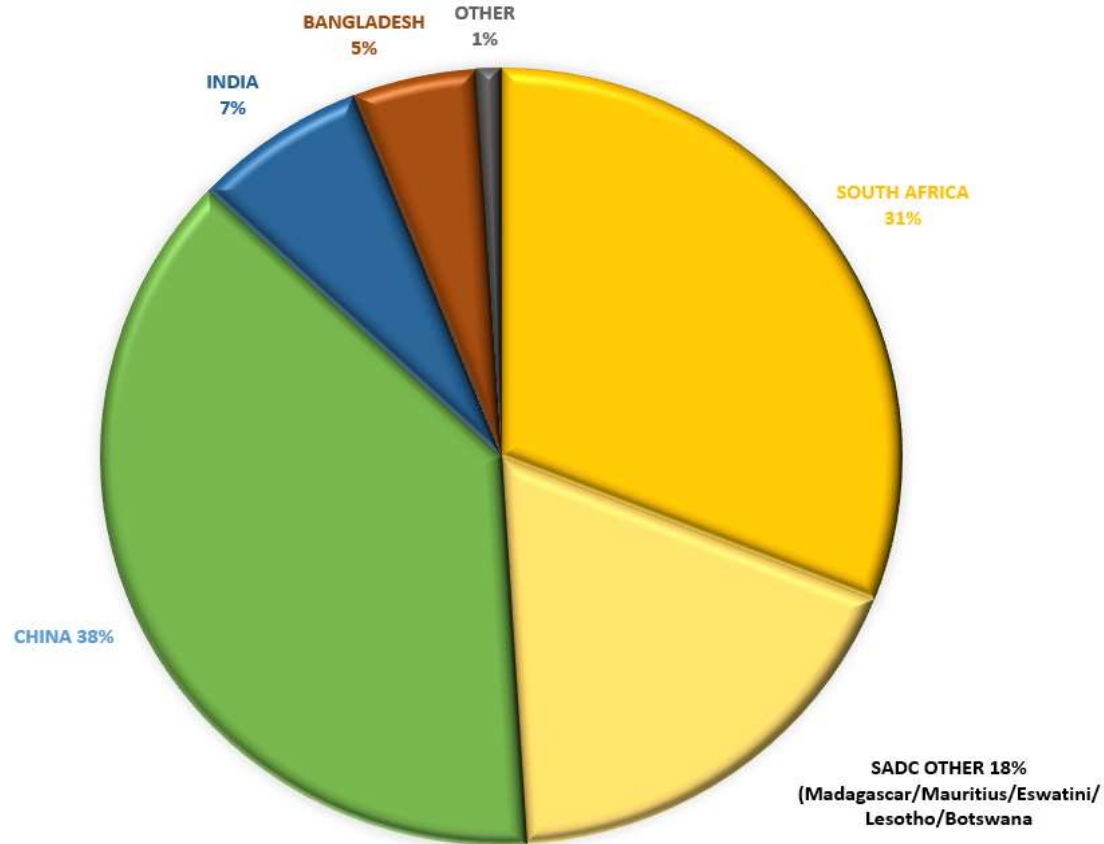

WOOLWORTHS

WOOLWORTHS FASHION, BEAUTY AND HOME

Woolworths South Africa Fashion, Beauty and Home is committed to driving positive social and environmental change in our supply chain. We mandate safe, inclusive and respectful workplaces wherever our products are manufactured, and are committed to greater transparency of our manufacturing operations. In line with this commitment, Woolworths South Africa has started the journey to publicly disclose the list of factories involved in the manufacture of our private-label products. This list is neither exclusive nor exhaustive.

This list includes the names, addresses, and worker statistics of sites engaged in the manufacture of our goods. All sites listed are included in our Social and ethical compliance audit Programme and our team works closely with all suppliers and factories to continuously implement improvements. By releasing this information, we aim to provide customers with greater insights into our supply chain. All sites listed are correct at the time of publishing, and due to the seasonal nature of the retail industry this list is subject to change. It also reflects the latest available information.

The volume split by country (units received) is shown in the graph below.

% VOLUME SOURCED BY COUNTRY (UNITS)